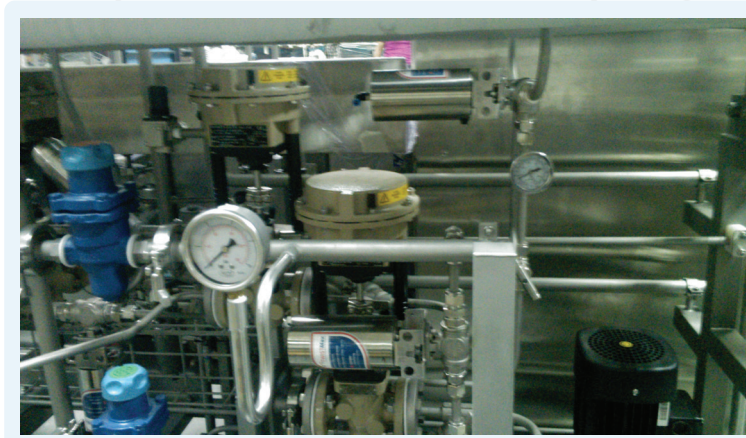

TWISTMax Actuators in Action

Small, Strong & Light

-  Light Weight
-  30% Air Consumption Reduction Compared to Rack & Pinion Actuators
-  Maximum Torque With Minimum Size
-  Stainless Steel Structure

TWISTMax Actuators in Action